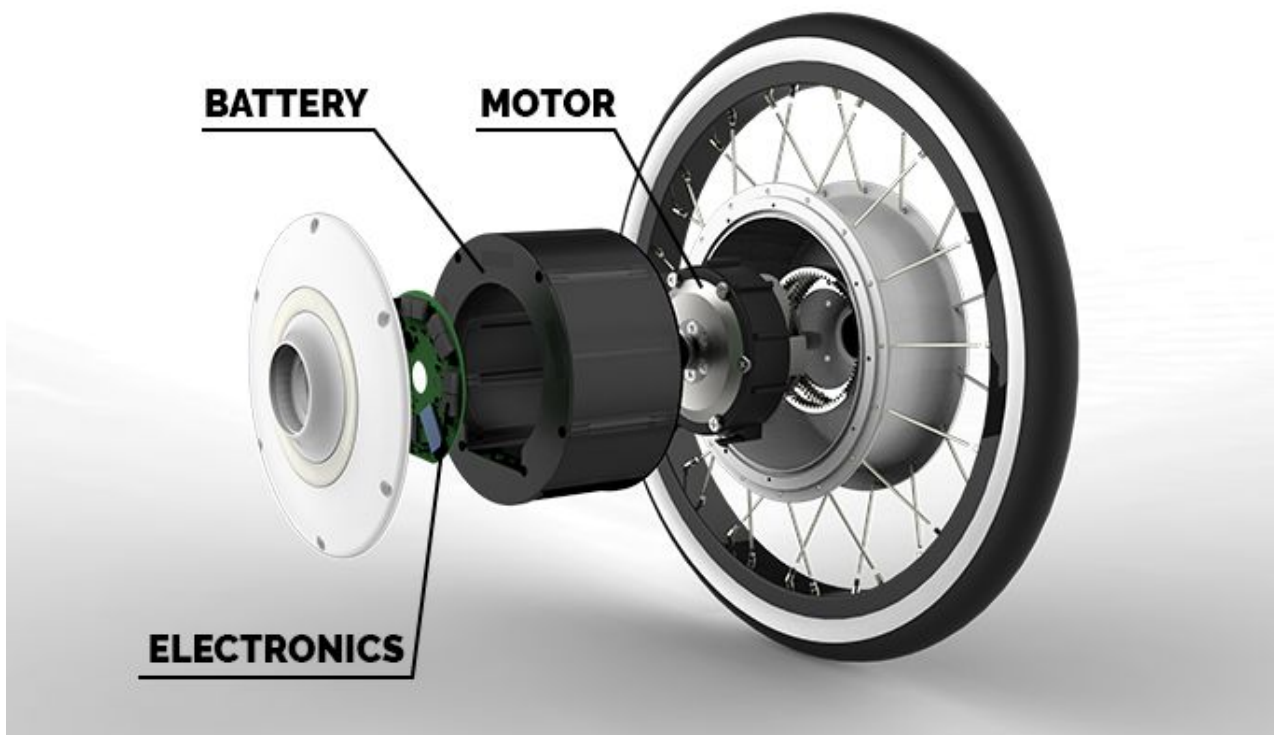

FlyKly Smart Ped

Das Smart Ped ist der perfekt e-Scooter, um sich schnell in der Stadt fort zu bewegen.

Motor: 250 W; 25 km/h
Batterie: 29,6 Li-ion (30-50 km)
Ladedauer: 3h
faltbar: optional

Preis 999,- EUR

SPECS. TECH SPECS.

	Motor	250W
	Battery	29.6V Li-ion
	Charge time	3h
	Battery life	1000 cycles
	Top assisted speed	25 km/h (16mph)
	Range	30 - 50 km (18 - 30miles)
	Frame material	Steel
	Brake	Front & rear V brake
	Wheel size	16"
	Connectivity	Bluetooth high energy
	Safety	Electronic lock
	Smart phone	Android: 4.2.3 and later. iOS: iOS 8.0.
	Smart sensors	Patented kick detection, mass estimation, friction estimation, speed, acceleration.
	Weight	11 kg
	Max load	120 kg
	Colors	<input type="checkbox"/> White <input checked="" type="checkbox"/> Black